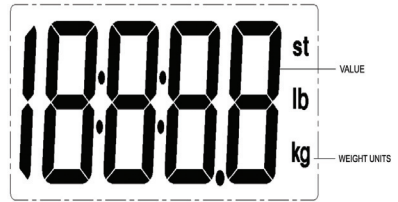

Escali®

Measuring What's Next™

Model: ECO180

User's Guide

Solar Powered Bamboo Bathroom Scale

www.escali.com

Thank you for choosing the Escali ECO180 Solar Powered Bamboo Bathroom Scale. This precision state-of-the-art measuring instrument is most accurate when weighing on a flat hard surface. This scale will not function correctly on carpet. As the electronic sensors are sensitive, avoid dropping or jarring the scale and store where it will be protected from impact.

Operating instructions

1. Make sure your scale is exposed to either outdoor (sun) light or interior lighting. When the solar panel captures enough light the display will start to flash "READY".
2. Select your desired mode of display by pressing the **kg/st/lb** button on the base of the scale.
3. Place the scale on a solid and flat surface.
4. To activate simply stand directly onto the scale platform.
5. The scale will capture the weight, and will hold it on the display for a few seconds.
6. The scale will turn off automatically when finished.