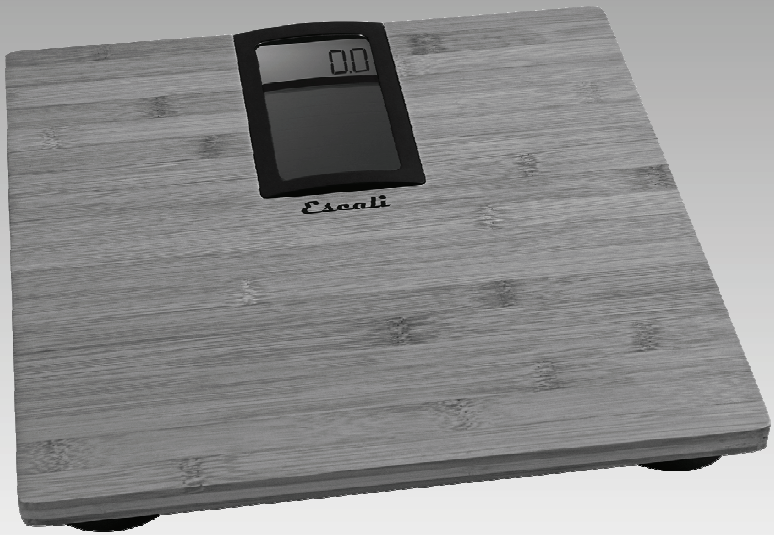

Escali®

Measuring What's Next™

Model: ECO180

User's Guide

Solar Powered Bamboo Bathroom Scale

www.escali.com

Thank you for choosing the Escali ECO180 Solar Powered Bamboo Bathroom Scale. This precision state-of-the-art measuring instrument is most accurate when weighing on a flat hard surface. This scale will not function correctly on carpet. As the electronic sensors are sensitive, avoid dropping or jarring the scale and store where it will be protected from impact.

Operating instructions

1. Make sure your scale is exposed to either outdoor (sun) light or interior lighting. When the solar panel captures enough light the display will start to flash "READY".
2. Select your desired mode of display by pressing the **kg/st/lb** button on the base of the scale.
3. Place the scale on a solid and flat surface.
4. To activate simply stand directly onto the scale platform.
5. The scale will capture the weight, and will hold it on the display for a few seconds.
6. The scale will turn off automatically when finished.